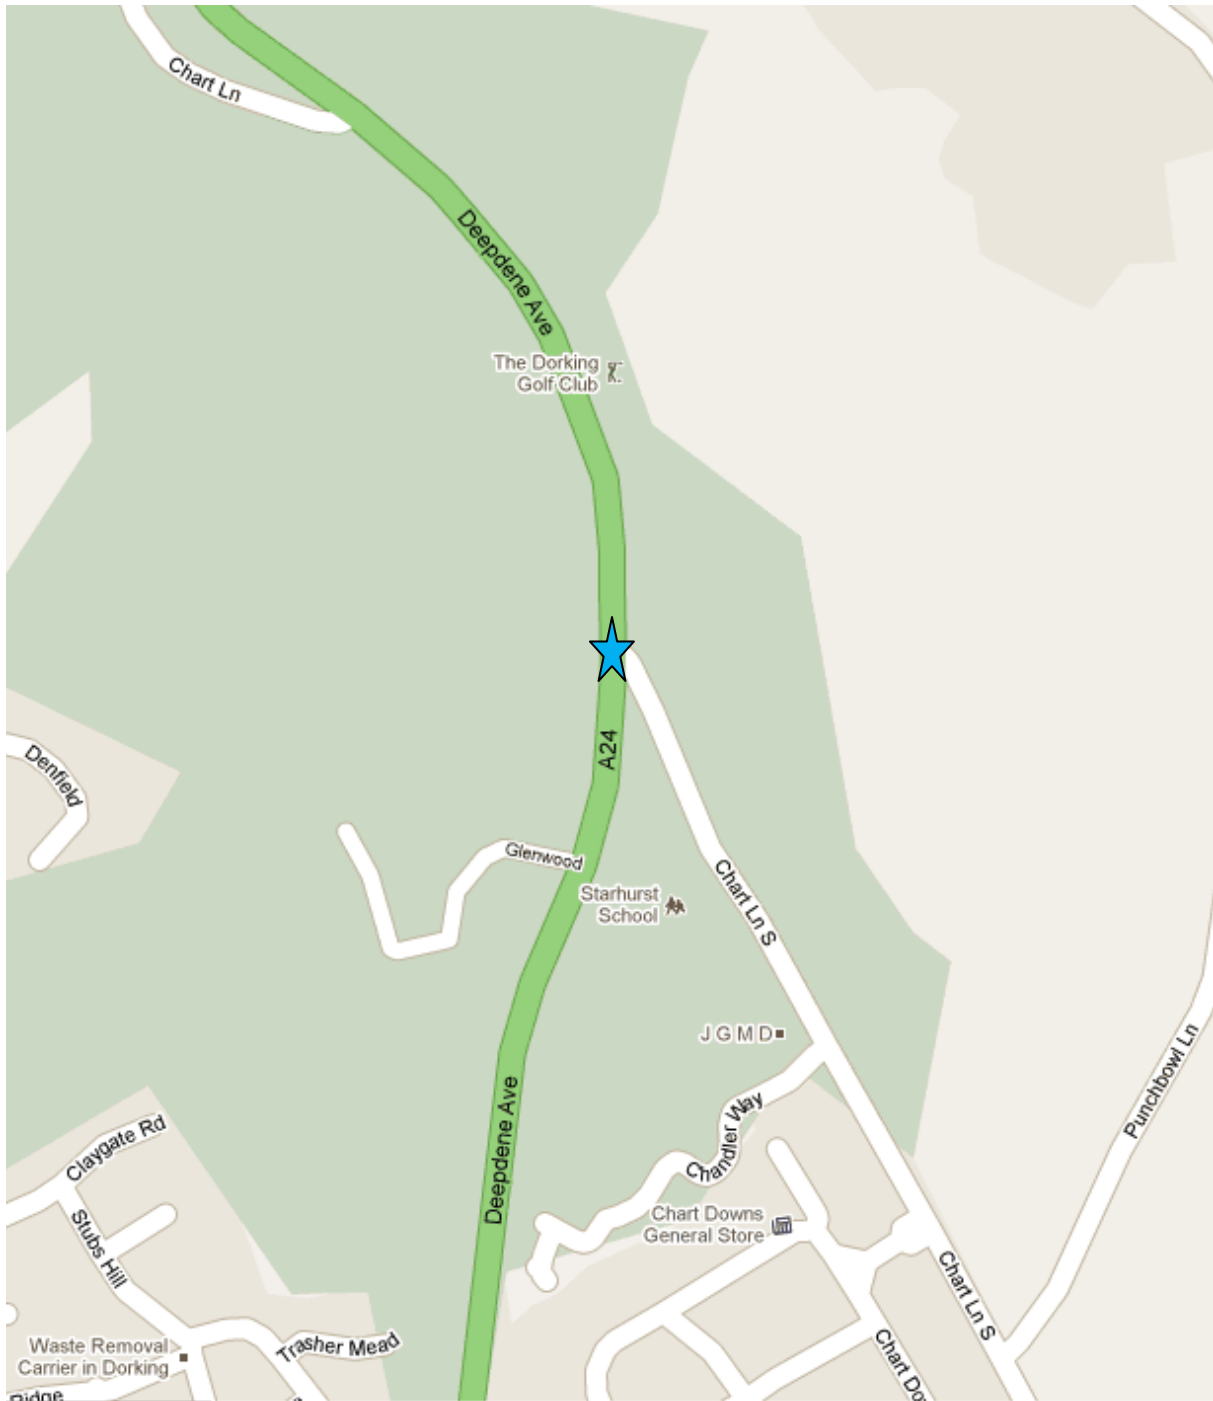

## Lodge Farm. Dorking. RH5 4NY

- Exit M25 Junction 9. ( anticlockwise ).
- Follow A243 ( left ) Leatherhead Bypass towards Dorking A24.
- Follow A24 Dorking for approx 7 miles ( Deepdene Ave ) and turn off left into Chart Lane South following sign for Blackbrook.

- Follow the road approx 3 miles as it becomes Blackbrook Road and then Henfold Lane.
- Under a railway bridge then 0.2 miles on your left is Ewood Lane, signposted as Oakwood House. Just after Ewood Lane is a second entrance on the left, follow this through the gate and along the bridal ways to the camp site.